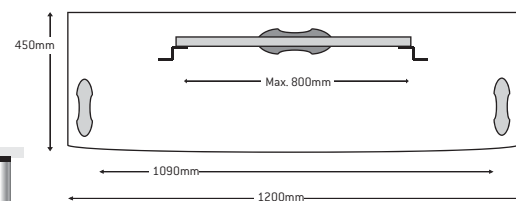

It includes ten high quality laminates to add a particular finish to the stand to match your individual tastes.

**Elmob - focused on a solution**

**Features:**

- Suitable for up to 52" screens
- High gloss black shelves
- High gloss black aluminium
- 26 degree left and right movement of the screen mount
- Flush mounted castors
- 10 high quality laminates

FRONT ELEVATION

PLAN ELEVATION

PEGASUS PE2934/BK

• Barcode: 8 697452 125065

• Overall Weight: 34kg

• Height: 1210mm

• Depth: 450mm

• Width: 1200mm

• Internal Width: 1090mm

• Weight Load: 80kg