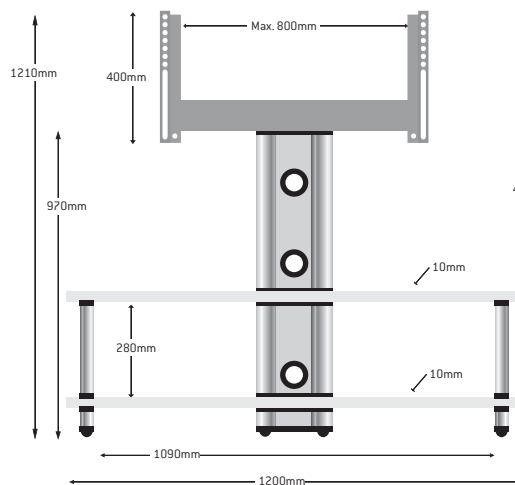

## Pegasus PE2934/BK

Elmob By Optimum

Pegasus PE2934/BK

High Gloss Black

The Pegasus Elmob by Optimum cantilever range of LCD and plasma stands incorporates many outstanding features.

It includes a 26 degree left and right swivel bracket, hidden castors for ease of movement, aluminium supports, toughened safety glass and integral cable management system.

It includes ten high quality laminates to add a particular finish to the stand to match your individual tastes.

**Elmob - focused on a solution**

**Features:**

- Suitable for up to 52" screens
- High gloss black shelves
- High gloss black aluminium
- 26 degree left and right movement of the screen mount
- Flush mounted castors
- 10 high quality laminates

FRONT ELEVATION

PLAN ELEVATION

PEGASUS PE2934/BK

• Barcode: 8 697452 125065

• Overall Weight: 34kg

• Height: 1210mm

• Depth: 450mm

• Width: 1200mm

• Internal Width: 1090mm

• Weight Load: 80kg