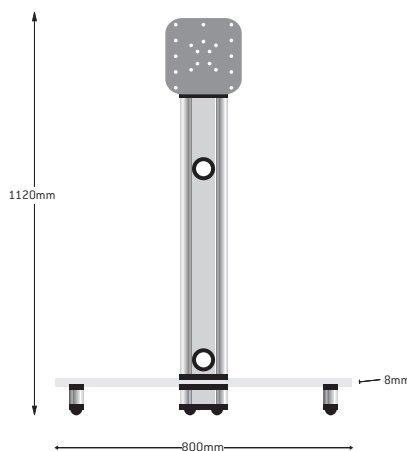

elmob

Cygnus CY1544/BY

Elmob By Optimum
Cygnus CY1544/BY
High Gloss Burgundy

The Cygnus Elmob by Optimum cantilever range of LCD and plasma stands incorporates many outstanding features.

It includes a 26 degree left and right swivel bracket, hidden castors for ease of movement, aluminium supports, toughened safety glass and integral cable management system.

Elmob - focused on a solution

Features:

- Suitable for up to 32" screens
- High gloss burgundy aluminium
- 26 degree left and right movement of the screen mount
- Flush mounted castors
- High quality construction

Model Shown Elmob Pegasus PE2934/BK

FRONT ELEVATION

CYGNUS CY1544/BY

PLAN ELEVATION

- Barcode: 8 697452 125027
- Overall Weight: 15.5kg
- Height: 1120mm
- Depth: 450mm
- Width: 800mm
- Internal Width: 800mm
- Weight Load: 50kg