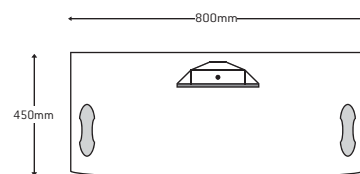

Elmob - focused on a solution

Features:

- Suitable for up to 32" screens
- High gloss burgundy aluminium
- 26 degree left and right movement of the screen mount
- Flush mounted castors
- High quality construction

Model Shown Elmob Pegasus PE2934/BK

FRONT ELEVATION

CYGNUS CY1544/BY

PLAN ELEVATION

- Barcode: 8 697452 125027
- Overall Weight: 15.5kg
- Height: 1120mm
- Depth: 450mm
- Width: 800mm
- Internal Width: 800mm
- Weight Load: 50kg