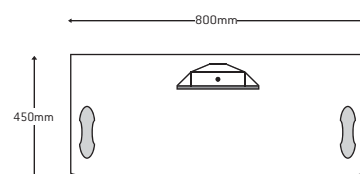

Elmob - focused on a solution

Features:

- Suitable for up to 32" screens
- High gloss black aluminium
- 26 degree left and right movement of the screen mount
- Flush mounted castors
- High quality construction

Model Shown Elmob Pegasus PE2934/BK

FRONT ELEVATION

CYGNUS CY1544/BK

PLAN ELEVATION

- Barcode: 8 697452 125034
- Overall Weight: 15.5kg
- Height: 1120mm
- Depth: 450mm
- Width: 800mm
- Internal Width: 800mm
- Weight Load: 50kg