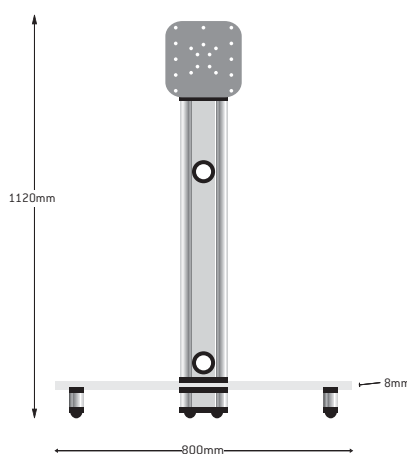

elmob

Cygnus CY1544/BK

Elmob By Optimum
Cygnus CY1544/BK
High Gloss Black

The Cygnus Elmob by Optimum cantilever range of LCD and plasma stands incorporates many outstanding features.

It includes a 26 degree left and right swivel bracket, hidden castors for ease of movement, aluminium supports, toughened safety glass and integral cable management system.

Elmob - focused on a solution

Features:

- Suitable for up to 32" screens
- High gloss black aluminium
- 26 degree left and right movement of the screen mount
- Flush mounted castors
- High quality construction

Model Shown Elmob Pegasus PE2934/BK

FRONT ELEVATION

CYGNUS CY1544/BK

PLAN ELEVATION

- Barcode: 8 697452 125034
- Overall Weight: 15.5kg
- Height: 1120mm
- Depth: 450mm
- Width: 800mm
- Internal Width: 800mm
- Weight Load: 50kg