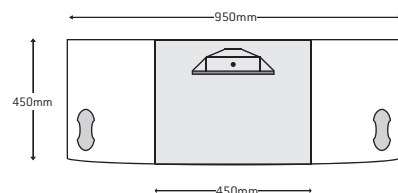

#### Features:

- Suitable for up to 32" screens
- High gloss burgundy aluminium
- 26 degree left and right movement of the screen mount
- Flush mounted castors
- Half width component shelf

Model Shown Elmob Pegasus PE2934/BK

FRONT ELEVATION

PLAN ELEVATION

CYGNUS CY1144/BY

- Barcode: 8 697452 125041
- Overall Weight: 18kg
- Height: 1120mm
- Depth: 450mm
- Width: 950mm
- Internal Width: 950mm
- Weight Load: 50kg