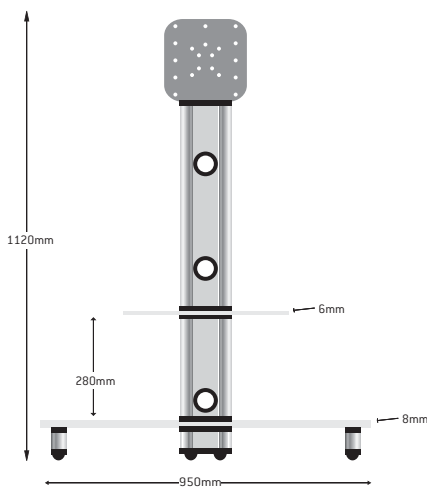

## Cygnus CY1144/BY

Elmob By Optimum  
Cygnus CY1144/BY  
High Gloss Burgundy

The Cygnus Elmob by Optimum cantilever range of LCD and plasma stands incorporates many outstanding features.

It includes a 26 degree left and right swivel bracket, hidden castors for ease of movement, aluminium supports, toughened safety glass and integral cable management system.

#### Features:

- Suitable for up to 32" screens
- High gloss burgundy aluminium
- 26 degree left and right movement of the screen mount
- Flush mounted castors
- Half width component shelf

Model Shown Elmob Pegasus PE2934/BK

FRONT ELEVATION

PLAN ELEVATION

CYGNUS CY1144/BY

- Barcode: 8 697452 125041
- Overall Weight: 18kg
- Height: 1120mm
- Depth: 450mm
- Width: 950mm
- Internal Width: 950mm
- Weight Load: 50kg