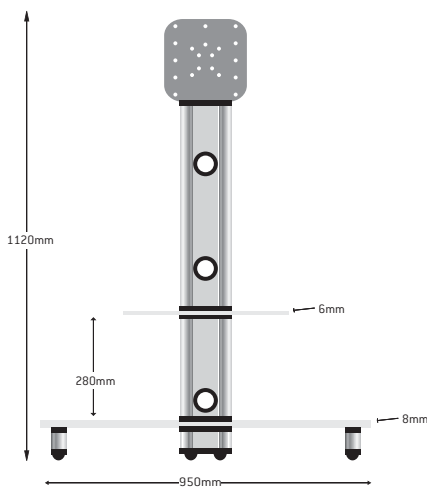

elmob

Cygnus CY1144/BK

Elmob By Optimum
Cygnus CY1144/BK
High Gloss Black

The Cygnus Elmob by Optimum cantilever range of LCD and plasma stands incorporates many outstanding features.

It includes a 26 degree left and right swivel bracket, hidden castors for ease of movement, aluminium supports, toughened safety glass and integral cable management system.

Elmob - focused on a solution

Features:

- Suitable for up to 32" screens
- High gloss black aluminium
- 26 degree left and right movement of the screen mount
- Flush mounted castors
- Half width component shelf

Model Shown Elmob Pegasus PE2934/BK

FRONT ELEVATION

CYGNUS CY1144/BK

PLAN ELEVATION

- Barcode: 8 697452 125058
- Overall Weight: 18kg
- Height: 1120mm
- Depth: 450mm
- Width: 950mm
- Internal Width: 950mm
- Weight Load: 50kg