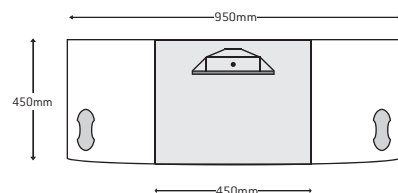

Elmob - focused on a solution

Features:

- Suitable for up to 32" screens
- High gloss black aluminium
- 26 degree left and right movement of the screen mount
- Flush mounted castors
- Half width component shelf

Model Shown Elmob Pegasus PE2934/BK

FRONT ELEVATION

CYGNUS CY1144/BK

PLAN ELEVATION

- Barcode: 8 697452 125058
- Overall Weight: 18kg
- Height: 1120mm
- Depth: 450mm
- Width: 950mm
- Internal Width: 950mm
- Weight Load: 50kg